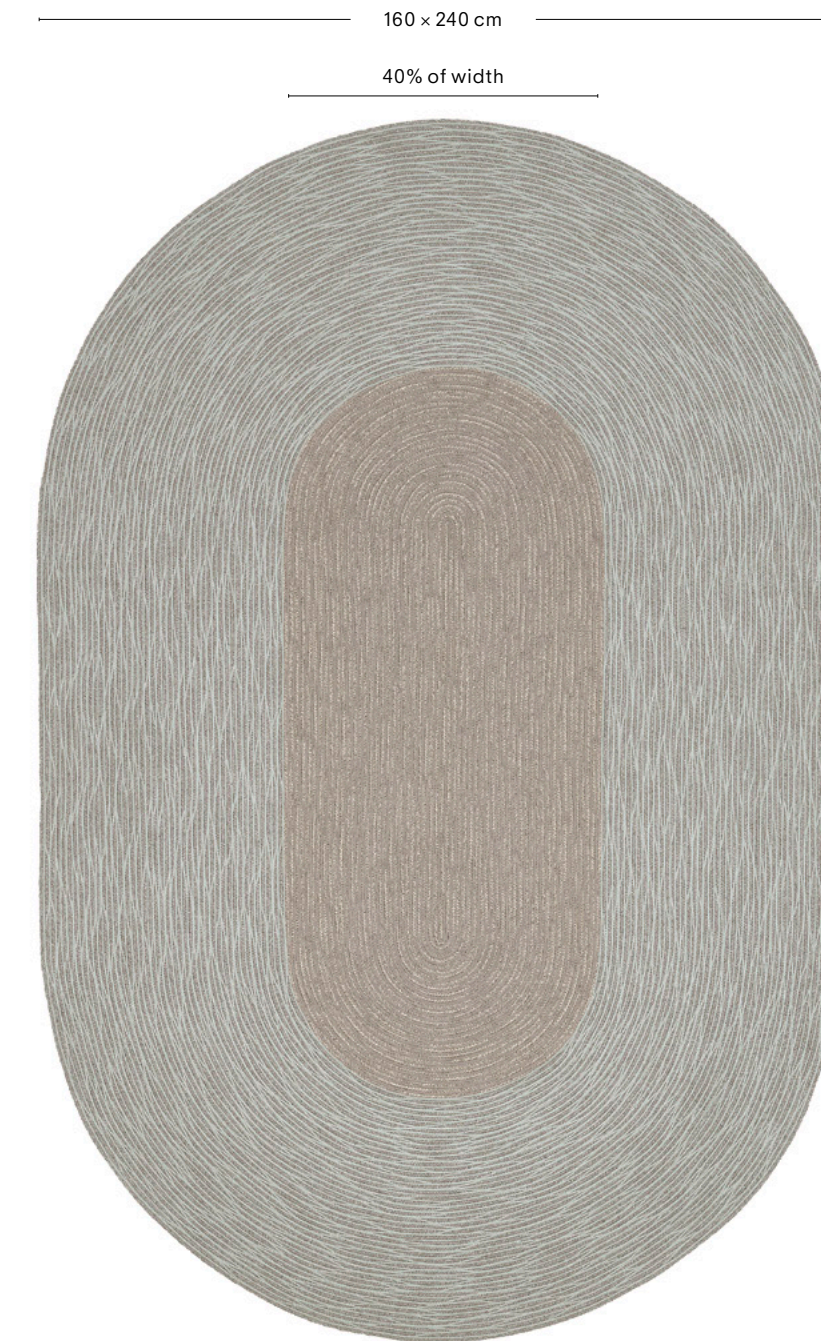

# Braid Bloom Braid Horizon Braid Rise

**Design** Karin An Rijlaarsdam  
**Production method** Stitching  
**Material** 88% recycled polyester, 12% polyester  
**Height** 8 mm (¼")  
**Weight** 2700 g/m<sup>2</sup> (8.8 oz/sq ft)  
**Maximum size** 300 cm × 400 cm (118" × 157 ½"), round Ø 300 cm (118"), oval 300 cm × 400 cm (118" × 157 ½") including border  
**Size of border** 1 cm (½")  
**Size variation** +/- 3 %  
**Traffic** Suitable for heavy residential and commercial use and the use of castors with exceptions of stairways and corridors  
**Flammability** EN 13501-1 Cfl-s1, ASTM D 2859/CPSC FF 1-70/FF 2-70, 16 CFR 1630, ASTM E 648 Class I, ASTM E 662  
**Care** Professional cleaning  
**Country of origin** India

**Notes**  
 Slight colour differences may occur  
 Irregularities may occur as a result of the hand crafted process  
 Border is refined with a 10 cm wrapping detail  
 Customised cut-outs for floor tanks possible  
 Available in customised colours, choose from 12 *Braid 2* colours  
 EN 985 castor chair index 3.8 / intensive use  
 Pattern is scaled up for each rug dimension  
 Larger sizes possible on request  
*Braid Bloom* will be calculated as a square and *Braid Rise* as a rectangle  
*Braid Bloom* and *Braid Rise* will be produced as a spiral  
*Braid Horizon* not possible in round or odd shape  
 Rug underlay recommended

For more information, please visit: [kvadrat.dk](http://kvadrat.dk)

**kvadrat**

0259  
Sand 0251 with Kaolin 0311 colours of *Braid 2*

0919  
Fluorite 0911 with Kaolin 0311 colours of *Braid 2*

0949  
Slate 0941 with Basalt 0381 colours of *Braid 2*