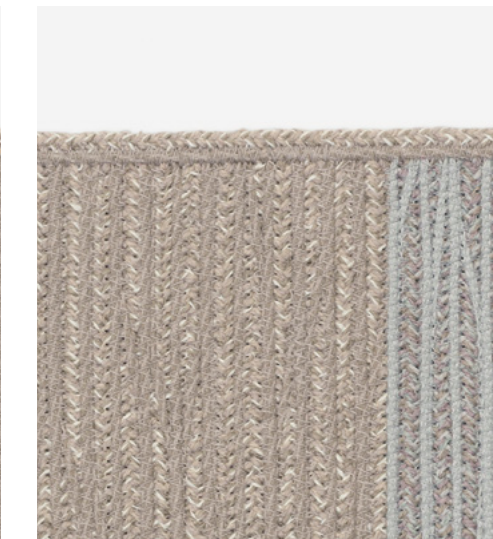

For more information, please visit: [kvadrat.dk](http://kvadrat.dk)

**kvadrat**

0259  
Sand 0251 with Kaolin 0311 colours of *Braid 2*

0919  
Fluorite 0911 with Kaolin 0311 colours of *Braid 2*

0949  
Slate 0941 with Basalt 0381 colours of *Braid 2*

# Braid Bloom Braid Horizon Braid Rise

0258  
Sand 0251 with Fluorite 0911 colours of *Braid 2*

0318  
Kaolin 0311 with Sand 0251 colours of *Braid 2*

0388  
Basalt 0381 with Musk 0341 colours of *Braid 2*

0257  
Sand 0251 with Kaolin 0311 colours of *Braid 2*

0317  
Kaolin 0311 with Fluorite 0911 colours of *Braid 2*

0947  
Slate 0941 with Basalt 0381 colours of *Braid 2*